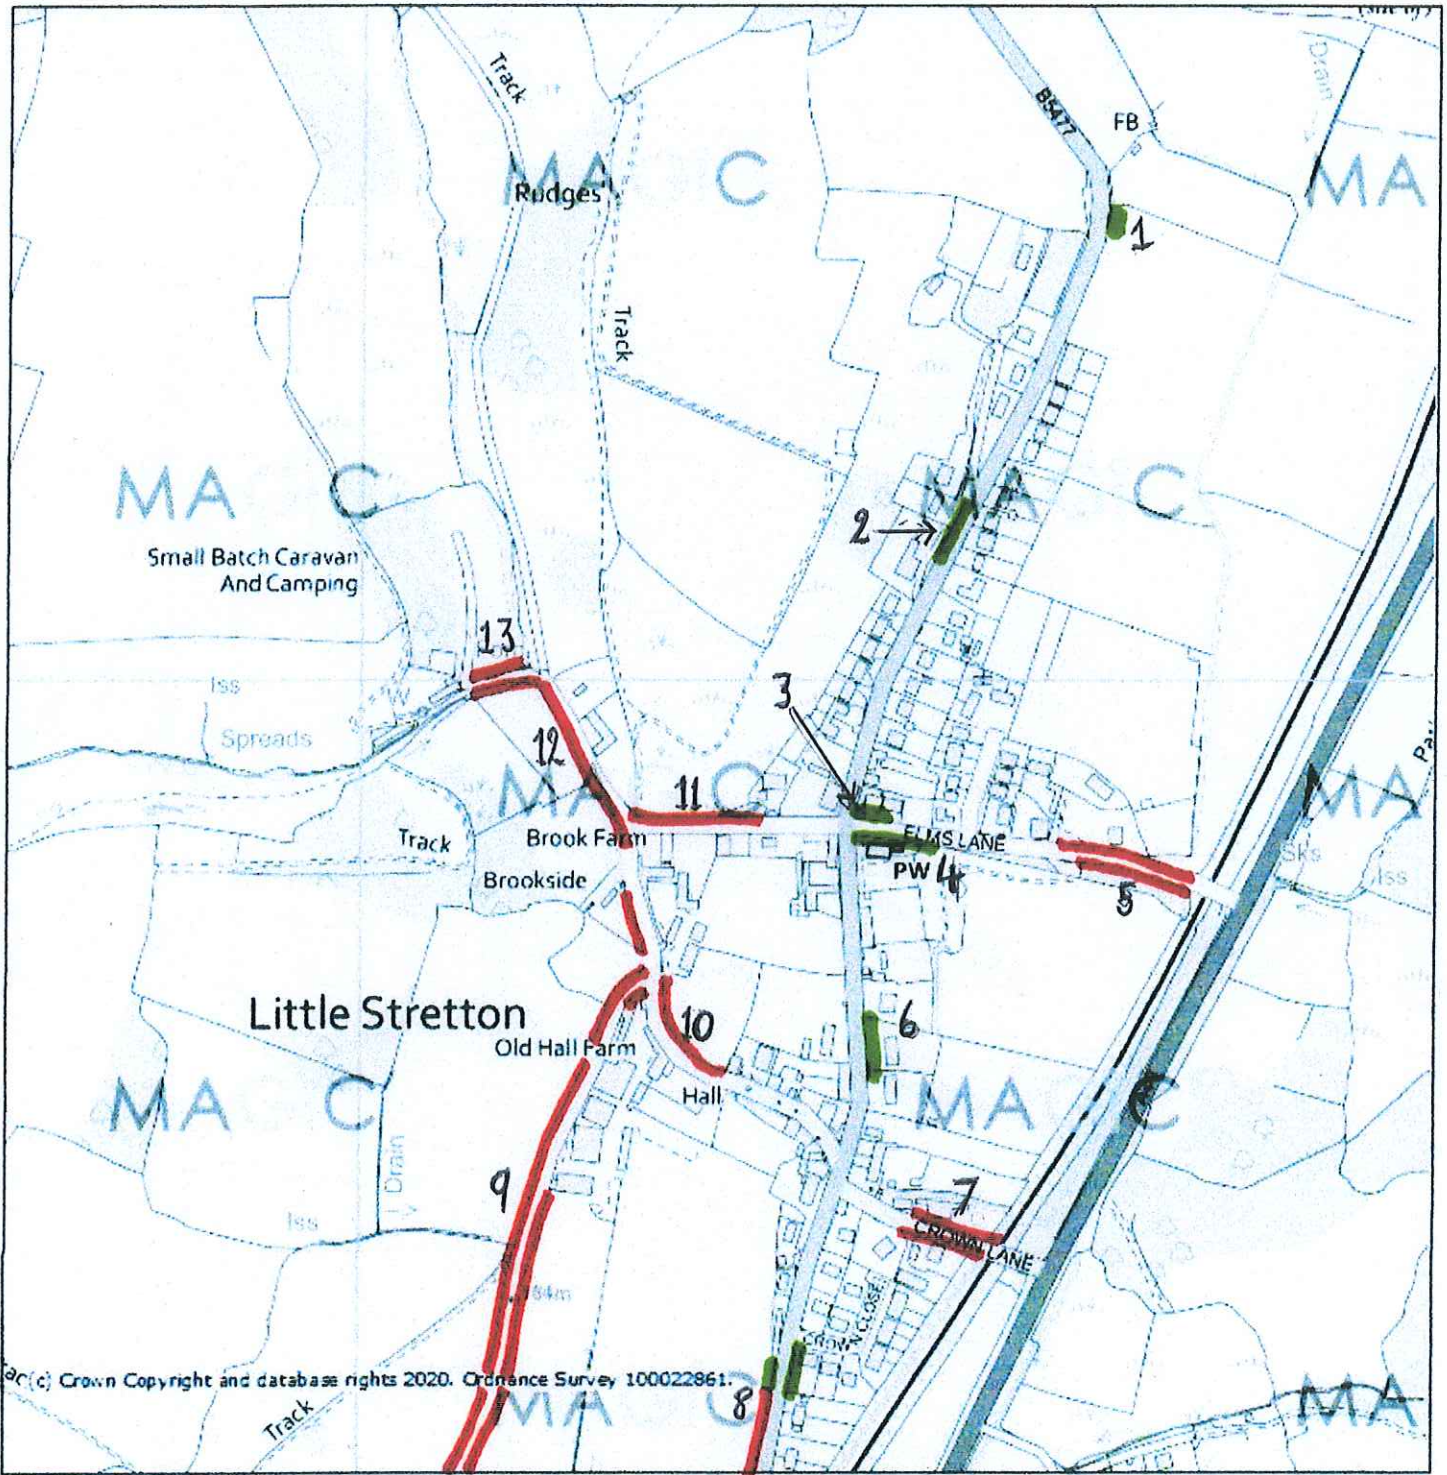

## Supporting Documents

1. Map of verges identified for surveying and enhancement.
  
2. Photos   Verge 6 June 2020, June 2021  
              Verge 8 June, 2020, June 2021
  
3. Surveys   Verge 8 East, June 2020, June 2021

# Little Stretton centre

Work carried out November, 2019  
to enhance verges

Verges and hedgerows to be  
surveyed, 2020 (further work  
on identified areas, Sept. - Nov. 2020)

Verge 6  
June, 2020

Verge 6  
June, 2021

Verge 8  
June, 2020

Wild Flowers  
please  
do not stomp

Verge 8  
June, 2021